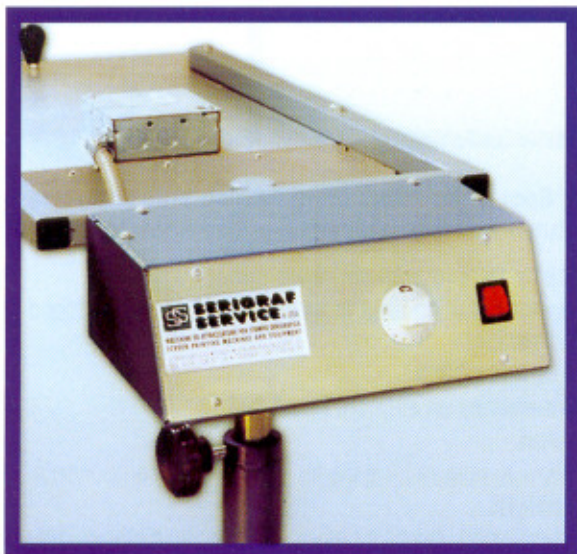

SPECIFICHE TECNICHE

	11003
Elettricità	230 V - 12 amp
Imballo	in 2 cartoni
Cartone 1	24x47x66
Cartone 2	22x20x95
Peso cartone 1	32 lbs 14,5 kg
Peso cartone 2	20 lbs 9,0 kg

PART NUMBERS

	11003
Electrical	230 V - 12 amps
Packaging	Unit shipped in 2 cartons
Cartone dimensions #1	9.5" x18.5"x26"
Cartone dimensions #2	8.5" x7.75"x37.5"
Weight carton #1	32 lbs 14,5 kg
Weight carton #2	20 lbs 9,0 kg

La cappa con interruttore ON/OFF, e gli indicatori di luce ON/OFF combinati insieme ad un elemento riscaldante sovradimensionato a bloccaggi industriali danno alla Mercury un valore elevato.

The louvered hood, ON/OFF switch, and ON/OFF indicator light combine with an oversized heating element and locking casters to make the Mercury a great value.